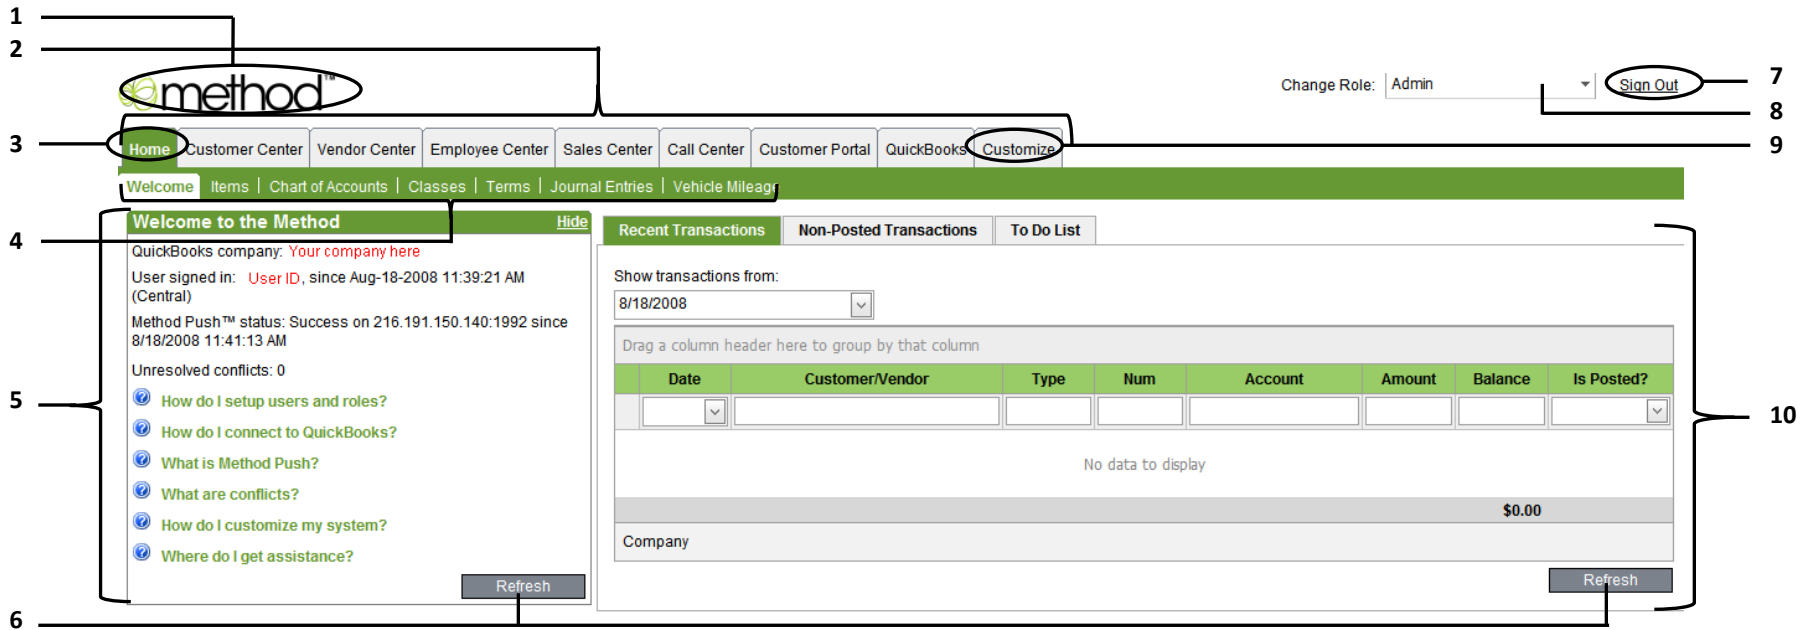

Method Home Page Map Guide

1. Company Logo

Customize to include your company logo

2. Tabs

Display associated groups of Tab Links

3. Home Tab

Users start at the Home Page Tab

4. Tab Links

Displays associated screens from Tab Links

5. Welcome Section

Default start-up "Welcome Section"; includes session information and helpful resources and links

6. Refresh Buttons

Refreshes data within the corresponding section